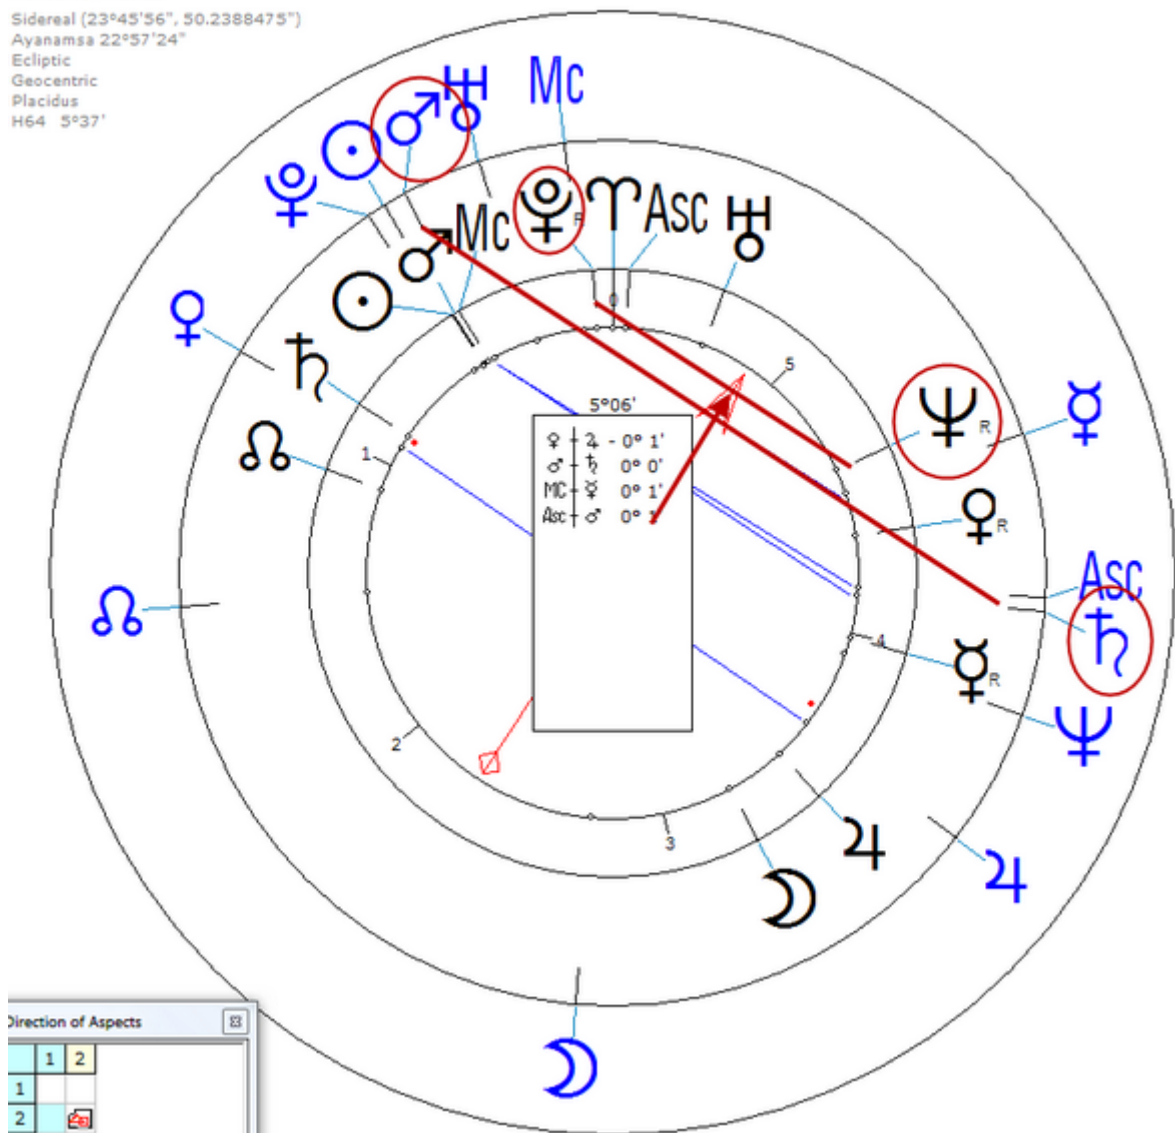

Saincene, Fernand

10 February 1942 at 23:45 (= 11:45 PM)Marseille, France, 43n18, 5e24
French financial racketeer.

<https://www.astro.com/astro-databank/Saincene,_Fernand>

Death by Suicide 2 May 1994 (He and brother died of monoxide poisoning together)

Solar Return (Harmonic 64)

Solar $\♂/\♃ = ♀_n/♀_n$ (Murder)

Saincene, Fernand
10 February 1942 Tue 23:45 (GMT+1) 43n18 5e24
Marseille, France

Sidereal (23°45'56", 50.2388475")
Ayanamsa 22°57'24"
Ecliptic
Geocentric
Placidus
H64 5°37'